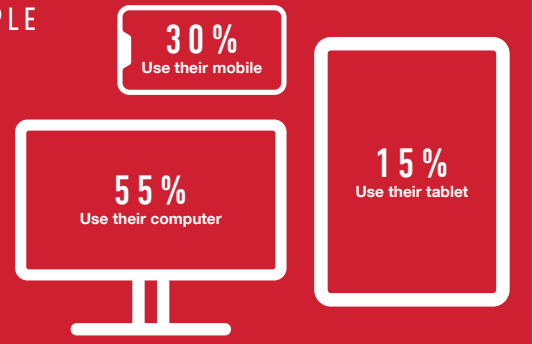

COMPANY MEMBERS LOVE THE TOOLBOX

1,500,000+

User sessions

1,100+

Daily users

4MINS

Average session time

WHAT IT DOES

- —
- ♥ Personally welcomes you to Hutchies
- ✏ Keeps you in the loop on everything happening
- 📄 Shortcut to our tools, resources and systems
- 🕒 Saves you time
- ⚙ Lets you access it any way that suits you

HOW PEOPLE USE IT